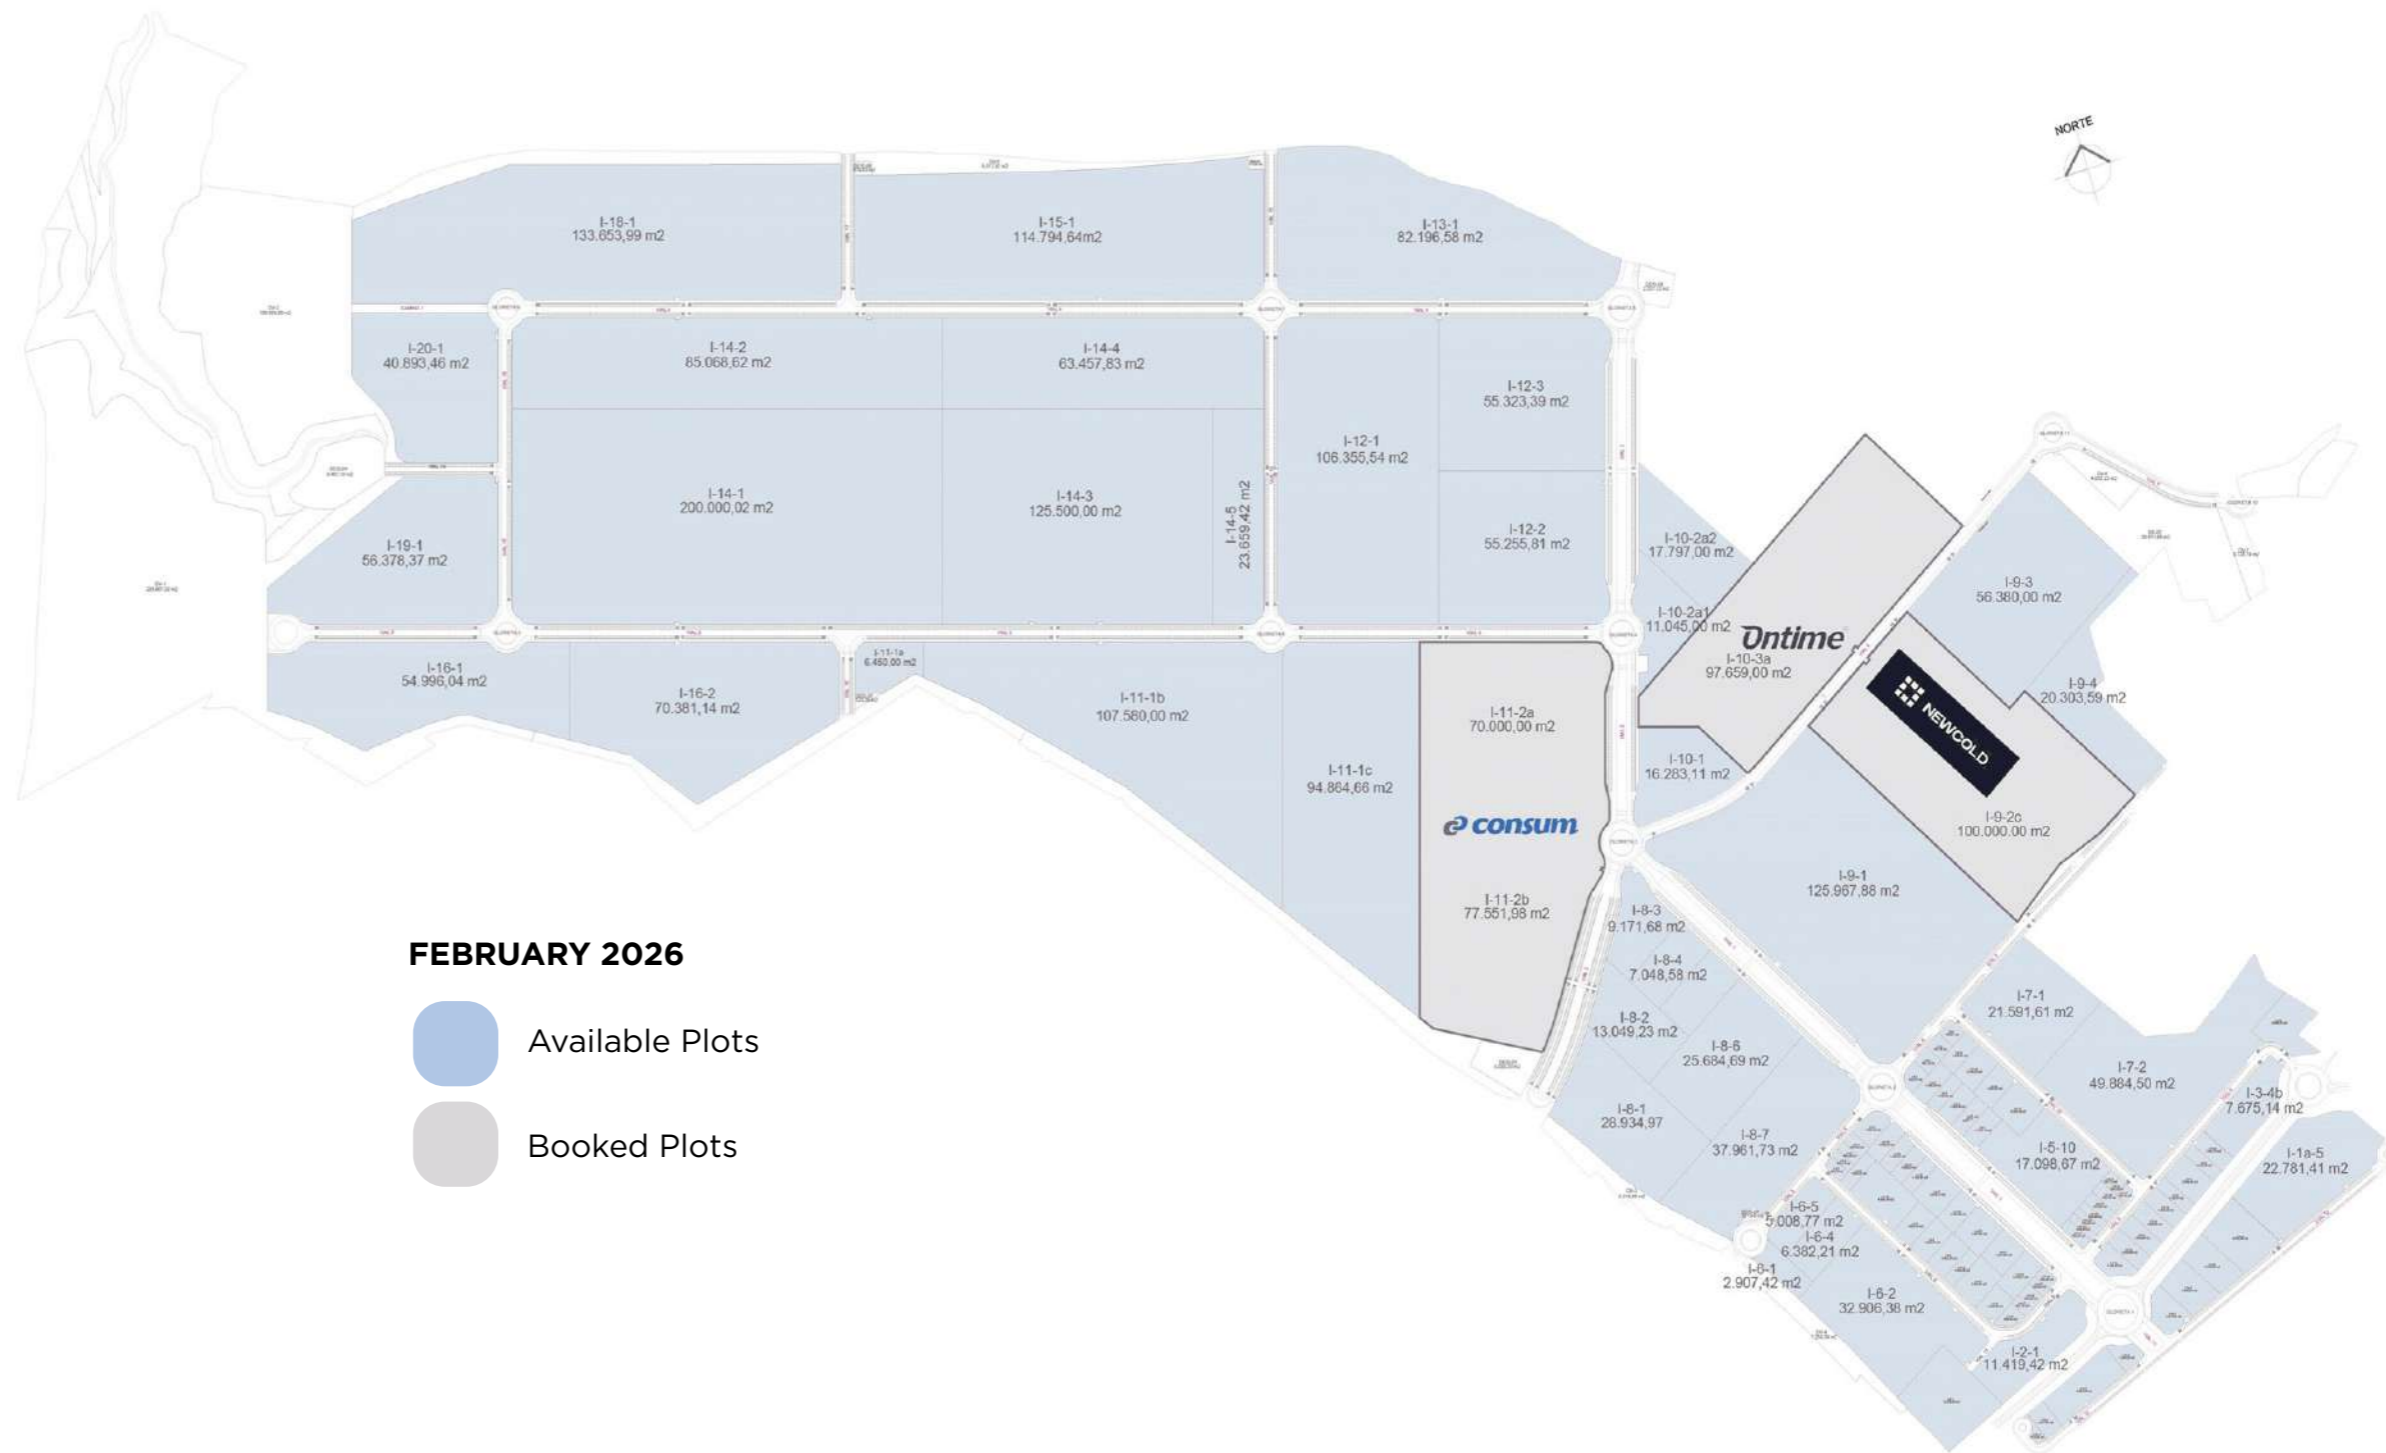

AVAILABLE PLOTS

Plot sizes from 30,000 to 300,000 sq m and tailor-made solutions designed for user's requirements.

SITE LAYOUT OPTIONS